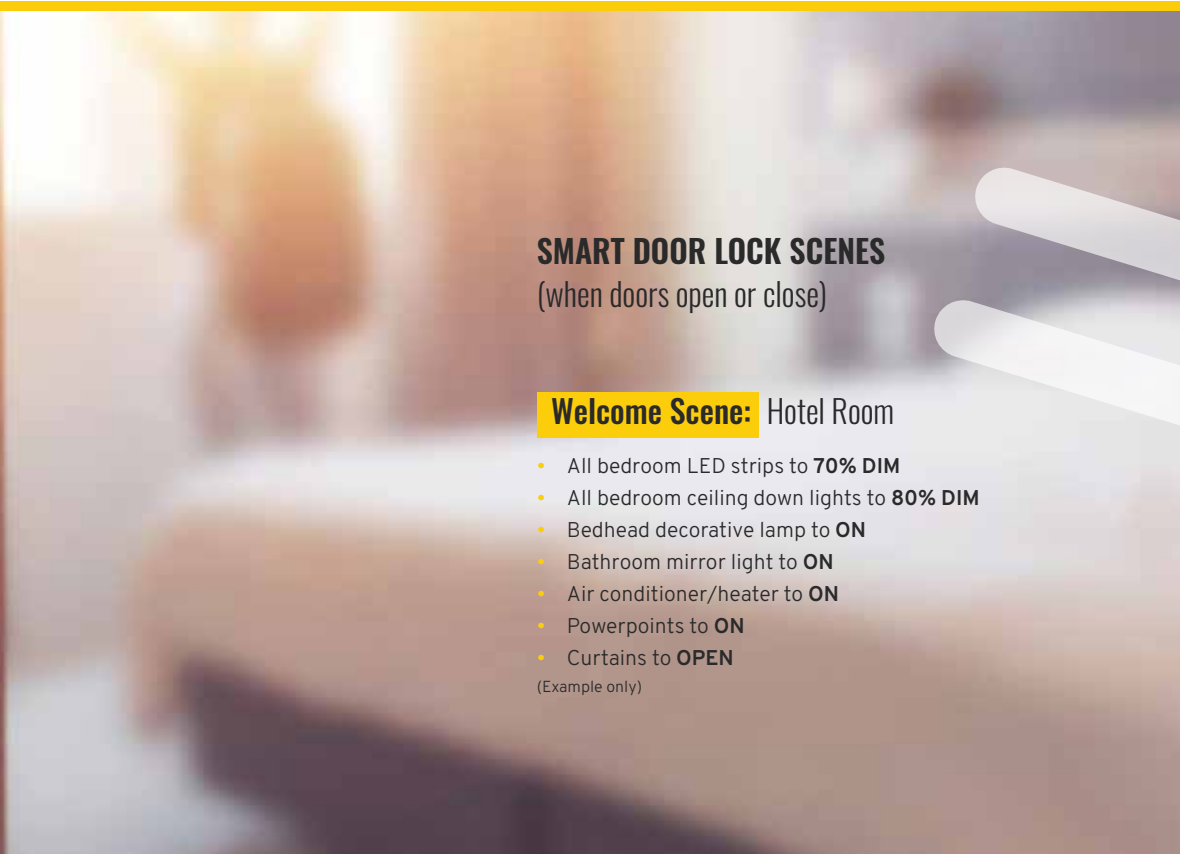

GUEST EXPERIENCE

- Automated lighting, curtain and fan control
- Scene control including automated control based on occupancy
- Voice control
- Mobile (app) control
- Automated comfort control

MANAGEMENT EFFICIENCY

- Access card management
- Maintenance and cleaning staff planning and management
- Remote monitoring and control anywhere anytime

SEAMLESS INTEGRATION

- **KASTA** Technologies API
- Integration to PMS and service apartment booking system

> **KASTA** Module with **ASSA ABLOY** Sensor

> **KASTA** 5 Input Module and **ASSA ABLOY** set the mode of the room based on the inputs from PMS, Door Lock and Motion Sensor.

Not occupied:	ALL OFF
Guest First Entry:	DIMS lights, turns ON air conditioner & TV, OPENS curtains & sheers
Guest Normal Entry:	Restore previous settings
Staff Entry:	ALL ON

SMART DOOR LOCK SCENES (when doors open or close)

Welcome Scene: Hotel Room

- All bedroom LED strips to **70% DIM**
- All bedroom ceiling down lights to **80% DIM**
- Bedhead decorative lamp to **ON**
- Bathroom mirror light to **ON**
- Air conditioner/heater to **ON**
- Powerpoints to **ON**
- Curtains to **OPEN**