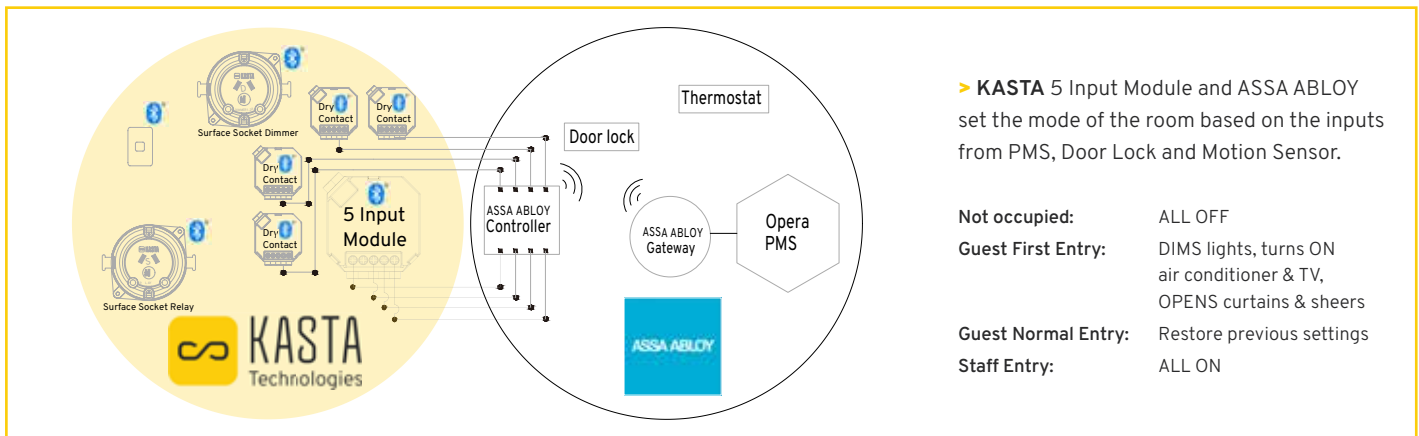

- Access card management
- Maintenance and cleaning staff planning and management
- Remote monitoring and control anywhere anytime

SEAMLESS INTEGRATION

- **KASTA** Technologies API
- Integration to PMS and service apartment booking system

> **KASTA** Module with **ASSA ABLOY** Sensor

> **KASTA** 5 Input Module and **ASSA ABLOY** set the mode of the room based on the inputs from PMS, Door Lock and Motion Sensor.

Not occupied:	ALL OFF
Guest First Entry:	DIMS lights, turns ON air conditioner & TV, OPENS curtains & sheers
Guest Normal Entry:	Restore previous settings
Staff Entry:	ALL ON

(Example only)

KASTA reduces hotel energy usage by up to 10%

> KASTA Module with
ASSA ABLOY Sensor

SWITCH AT ENTRANCE (6 Gangs)

Presentation Scene: Conference Room

- All LED strips and downlights to **20% DIM**
(keep **50% DIM** at table surface)
- Powerpoints to **ON**
- Projector and screen to **ON**
- Microphone and speakers to **ON**
- Air conditioner/heater to **ON**
- Curtains to **CLOSE**