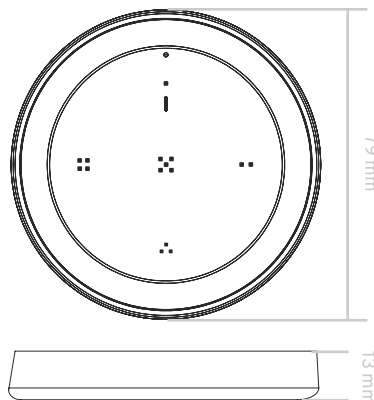

SPECIFICATIONS

Power Supply	CR2032 Lithium Battery x2
Battery Life	Up to 1 year (approx. 50,000 presses)
Operating Ambient Temperature	0 to 40°C
IP Rating	IP20
Colour	White
Housing Material	Polycarbonate (PC)
LED Indicators	Blue (activates on button push)
Standards Complied	AS/NZS 4268, AS/NZS CISPR 15, AS/NZS 60598.1 (part thereof)

DIMENSIONS

BATTERY REPLACEMENT

Rotate cover anti-clockwise to remove

Remove screw and battery retainer

Squeeze tabs to remove batteries