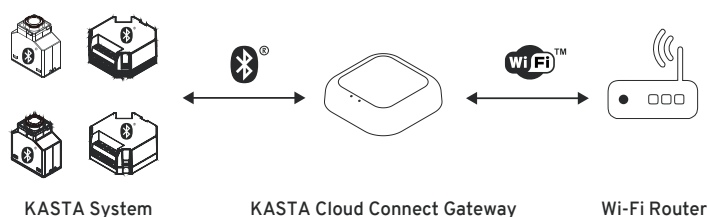

Cloud Connect Gateway

KASTA-CCGW

Smart Cloud Connect Gateway, Bluetooth® CSR mesh, Wi-Fi (Voice Control & Cloud Control)

FEATURES

- Interfaces and connects a KASTA Bluetooth® mesh network with the Local Area Network and Internet using Wi-Fi
- Provides users with remote access to their KASTA mesh network for control and monitoring
- Provides users voice control functionality through smart speakers
- Supports core KASTA functionality - control devices, groups, scenes, timers and schedules
- Packaged with USB power adaptor and 1m micro-USB cable
- iOS and Android app setup and control
- 3 year warranty

SPECIFICATIONS

Power Supply	5V d.c. 1A (240V a.c. adaptor supplied)
Operating Ambient Temperature	-10 to 55°C
Bluetooth® Connectivity	Qualcomm®, Bluetooth®, CSRmesh™
Wi-Fi Connectivity	Wi-Fi 802.11 g/b/n, 2.4Ghz
No. of supported KASTA systems	1
Smart Speaker Support	Amazon Echo, Google Home
IP Rating	IP20
Colour	White
Housing Material	Polycarbonate (PC), Acrylonitrile Butadiene Styrene (ABS)
LED Indicators	Blue, Red
Standards Complied	AS/NZS 62368.1, AS/NZS 4268, AS/NZS CISPR 32

CONNECTION

DIMENSIONS