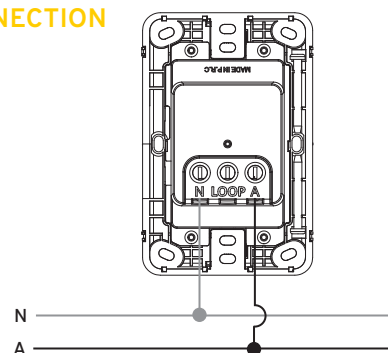

COLOURS

CONNECTION