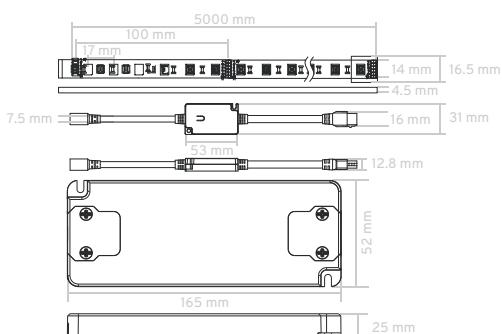

# RGBTW 5m LED Strip Kit

KB36RGBTWS5M

### DIMENSIONS

### SPECIFICATIONS

Rated Supply Voltage	24V
Operating Ambient Temperature	-20 to 50°C
IP Rating	IP20 (driver, in-line controller) IP54 (LED strip)
Maximum Input Current	6A
Maximum Input Power	144W (5m)
CCT	2700K - 6500K (for White)
CRI	80
Lumen Output	Warm White: 528lm Cool White: 721lm
Dimming Range	2-100%
Beam Angle	120°
Total LEDs	60
Cut Intervals	100mm
Average Lifetime	>50,000 hours
Housing Material	Silicone sleeved
Standards Complied	AS/NZS 60669.2.1, AS/NZS 60598.2.1, AS/NZS 60598.1