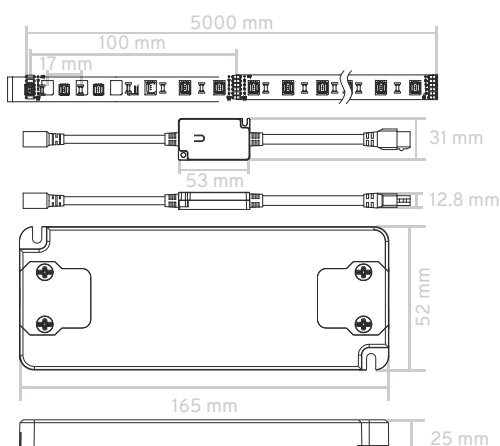

### SPECIFICATIONS

Rated Supply Voltage	24V
Operating Ambient Temperature	-20 to 50°C
IP Rating	IP65 - Strip, IP20 - Controller
Maximum Input Current	6A
Maximum Input Power	144W (5m)
CCT	2700K - 6500K (for White)
CRI	80
Lumen Output	Warm White: 528lm Cool White: 721lm
Dimming Range	2-100%
Beam Angle	120°
IP Rating	IP20 (driver, in-line controller) IP54 (LED strip)
Total LEDs	60
Cut Intervals	100mm
Housing Material	Silicone sleeved
Standards Complied	AS/NZS 60669.2.1, AS/NZS 60598.2.1, AS/NZS 60598.1

### DIMENSIONS