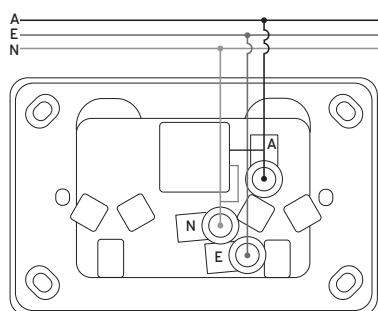

HESPERUS™ Series

Unison™ Powerpoint

H2PPHU1A

Double horizontal powerpoint w/ USB type A

FEATURES

- Single port USB Type A, 2.1A max charge
- Slim (9.8mm plate depth), contemporary, glass-look design
- UV stabilised to avoid discolouring
- Fits standard first fix mounting accessories (e.g. C-clips, nail brackets, wall boxes)
- Flush mounting centres (not recessed) for quicker installation
- Deep guided cable terminals allow for fast fitment of cables
- Multiple mounting facilities at both 84mm and 100mm, along with corner fixing points
- Colour coded terminals for ease of identification
- Suitable for loads that use plugs with two or three flat pins
- 5 year warranty

CONNECTION

SPECIFICATIONS

Power Supply	220-240V a.c.
Operating Ambient Temperature	-20 to 40°C
IP Rating	IP20
Current Rating	10A
Plate Depth	9.8mm
Terminal Size	16mm ² (accommodates 4x2.5mm ² cables)
Terminal Screw Type	Combination Flat/Philips head
Mounting Points	84mm / 100mm and Corners
Mounting Screw Type	Combination Flat/Philips head
Frame Colour (Finish)	Black (Gloss)
Plate Colour (Finish)	White / Black (Transparent)
Housing Material	Acrylic / Polycarbonate (PC)
Standards Complied	AS/NZS 3112, AS/NZS 3100

ORDERING CODE

H2PPHU1A-WH
|
(plate finish)

WH - White
BK - Black

COLOURS

DIMENSIONS