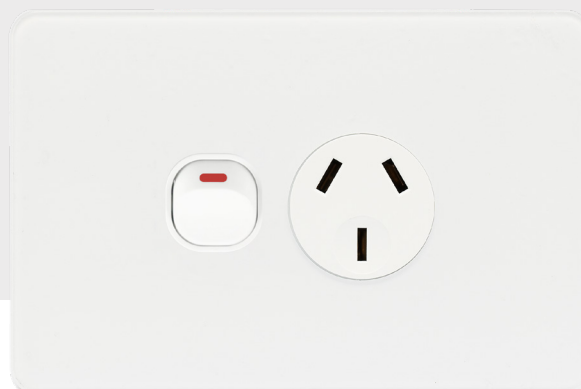

HESPERUS™ Series

Unison™
Powerpoint

H1PPH

Single horizontal powerpoint

FEATURES

- Slim (9.8mm plate depth), contemporary, glass-look design
- UV stabilised to avoid discolouring
- Fits standard first fix mounting accessories (e.g. C-clips, nail brackets, wall boxes)
- Flush mounting centres (not recessed) for quicker installation
- Deep guided cable terminals allow for fast fitment of cables
- Multiple mounting facilities at both 84mm and 100mm, along with corner fixing points
- Colour coded terminals for ease of identification
- Suitable for loads that use plugs with two or three flat pins
- 5 year warranty

CONNECTION

SPECIFICATIONS

Power Supply	220-240V a.c.
Operating Ambient Temperature	-20 to 40°C
IP Rating	IP20
Current Rating	10A
Plate Depth	9.8mm
Terminal Size	16mm ² (accommodates 4x2.5mm ² cables)
Terminal Screw Type	Combination Flat/Philips head
Mounting Points	84mm / 100mm and Corners
Mounting Screw Type	Combination Flat/Philips head
Frame Colour (Finish)	Black (Gloss)
Plate Colour (Finish)	White / Black (Transparent)
Housing Material	Acrylic / Polycarbonate (PC)
Standards Complied	AS/NZS 3112, AS/NZS 3100

ORDERING CODE

H1PPH-WH
 (plate finish)
 WH - White
 BK - Black

COLOURS

DIMENSIONS