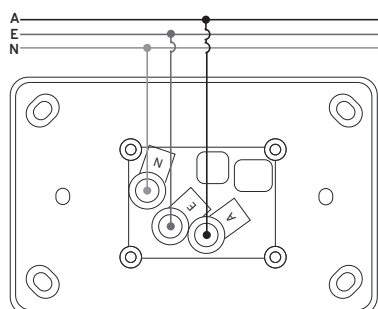

HESPERUS™ Series

Unison™
Powerpoint

H1PPH

Single horizontal powerpoint

FEATURES

- Slim (9.8mm plate depth), contemporary, glass-look design
- UV stabilised to avoid discolouring
- Fits standard first fix mounting accessories (e.g. C-clips, nail brackets, wall boxes)
- Flush mounting centres (not recessed) for quicker installation
- Deep guided cable terminals allow for fast fitment of cables
- Multiple mounting facilities at both 84mm and 100mm, along with corner fixing points
- Colour coded terminals for ease of identification
- Suitable for loads that use plugs with two or three flat pins
- 5 year warranty

CONNECTION

SPECIFICATIONS

Power Supply	220-240V a.c.
Operating Ambient Temperature	-20 to 40°C
IP Rating	IP20
Current Rating	10A
Plate Depth	9.8mm
Terminal Size	16mm ² (accommodates 4x2.5mm ² cables)
Terminal Screw Type	Combination Flat/Philips head
Mounting Points	84mm / 100mm and Corners
Mounting Screw Type	Combination Flat/Philips head
Frame Colour (Finish)	Black (Gloss)
Plate Colour (Finish)	White / Black (Transparent)
Housing Material	Acrylic / Polycarbonate (PC)
Standards Complied	AS/NZS 3112, AS/NZS 3100

ORDERING CODE

H1PPH-WH
 (plate finish)
 WH - White
 BK - Black

COLOURS

DIMENSIONS